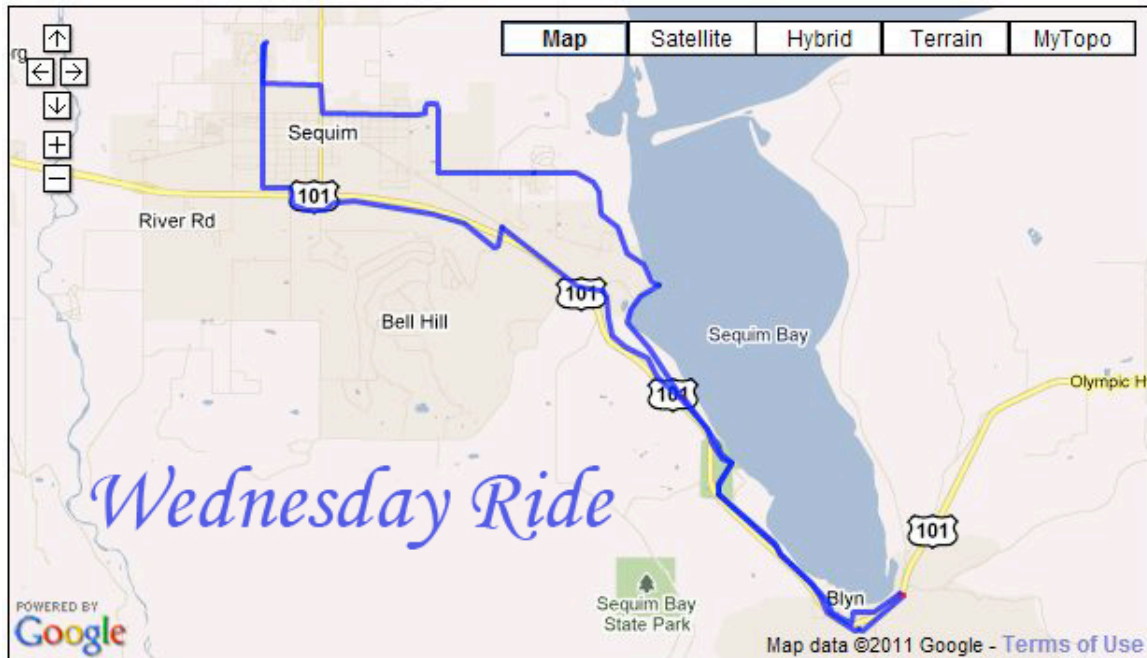

Spoke Folks depart at 9:30AM Monday, Wednesday and Friday from the parking lot at the Sequim Community Church, 950 North Sequim Avenue. Moderate pace, rain cancels (usually) All are welcome.

Monday Ride: ~26 miles

Wednesday Ride: ~22 miles

Friday Ride: ~18 miles